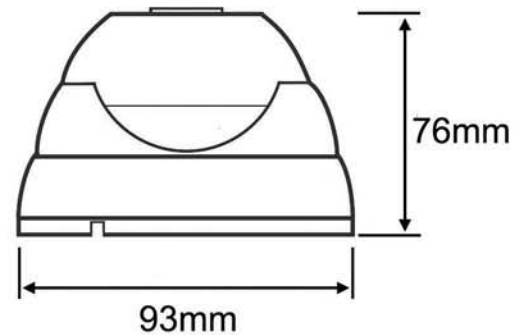

CAMDO04W

420 TVL IP65 Day/Night (20M IR) "Eyeball" Dome (Fixed 3.6mm)

Features:

- External or internal use day/night camera (IP65 rated).
- Horizontal resolution of 420 TVL.
- High quality Sony Super HAD II 1/3" colour CCD (ICX633BKA).
- High quality Sony DSP (CXD3142R).
- High quality Sony IC (CXA3796N).
- Fixed focus 3.6mm lens.
- Colour images during the day, B&W images at night.
- 24 x size 5 LED's (maximum 20M range illumination).
- Dual glass, hoop/ring design (prevents IR glare).
- 3 axis design (ceiling and wall mountable).
- Easy to install "screw on" base.
- 12vDC 350mA power consumption.
- Supplied with a 2.1mm power connector.
- 2 year warranty (subject to T&C's).

Camera Specifications

CAM-DO04W

Image sensor	1/3" Sony S/HAD II CCD
Horizontal resolution	420 TVL
Lens	3.6mm
Minimum illumination	0.5 lux (0 lux IR's on)
No. of LEDs	24
IR coverage	Maximum of 20M
Pixels	Effective 500(H) x 582(V)
Video output	1.0v p-p / 75 Ohm
Voltage	12v DC (350mA)
White balance	Auto
S/N ratio	> 48dB
Sync system	Internal
Gamma	> 0.45
Electronic shutter	1/50 - 1/100,000 sec
Operating temperature	-10°C to 50°C