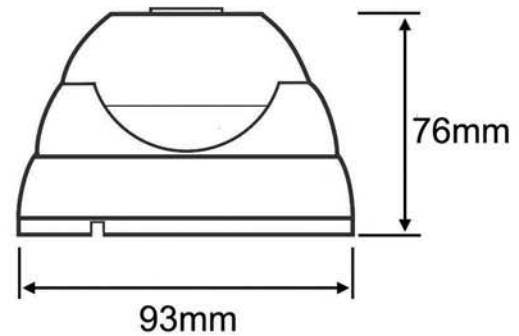

CAMDO05W

480 TVL IP65 Day/Night (20M IR) "Eyeball" Dome (Fixed 3.6mm)

Features:

- External or internal use day/night camera (IP65 rated).
- Horizontal resolution of 480 TVL.
- High quality Sony Super HAD II 1/3" colour CCD (ICX639AK).
- High quality Sony DSP (CXD3172AR).
- High quality Sony IC (CXA3796N).
- Fixed focus 3.6mm lens.
- Colour images during the day, B&W images at night.
- 24 x size 5 LED's (maximum 20M range illumination).
- Dual glass, hoop/ring design (prevents IR glare).
- 3 axis design (ceiling and wall mountable).
- Easy to install "screw on" base.
- 12vDC 350mA power consumption.
- Supplied with a 2.1mm power connector.
- 2 year warranty (subject to T&C's).

Camera Specifications

CAM-DO05W

Image sensor	1/3" Sony S/HAD II CCD
Horizontal resolution	480 TVL
Lens	3.6mm
Minimum illumination	0.5 lux (0 lux IR's on)
No. of LEDs	24
IR coverage	Maximum of 20M
Pixels	Effective 752(H) x 582(V)
Video output	1.0v p-p / 75 Ohm
Voltage	12v DC (350mA)
White balance	Auto
S/N ratio	> 48dB
Sync system	Internal
Gamma	> 0.45
Electronic shutter	1/50 - 1/100,000 sec
Operating temperature	-10°C to 50°C