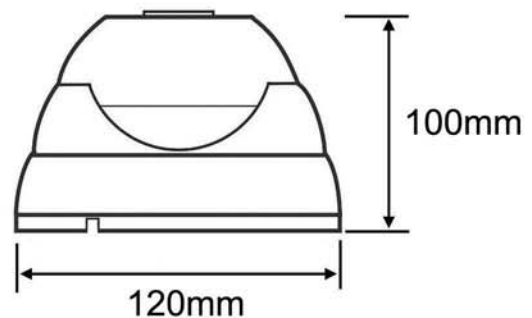

CAMDO06W

420 TVL IP65 Day/Night (30M IR) "Eyeball" Dome (V/F 9.0 - 22.0mm)

Features:

- External or internal use day/night camera (IP65 rated).
- Horizontal resolution of 420 TVL.
- High quality Sony Super HAD II 1/3" colour CCD (ICX633BKA).
- High quality Sony DSP (CXD3142R).
- High quality Sony IC (CXA3796N).
- Manual varifocal 2.8 - 12.0mm lens.
- Colour images during the day, B&W images at night.
- 36 x size 5 LED's (maximum 30M range illumination).
- Dual glass, hoop/ring design (prevents IR glare).
- 3 axis design (ceiling and wall mountable).
- Easy to install "screw on" base.
- 12vDC 450mA power consumption.
- Supplied with a 2.1mm power connector.
- 2 year warranty (subject to T&C's).

Camera Specifications

CAM-DO06W

Image sensor	1/3" Sony S/HAD II CCD
Horizontal resolution	420 TVL
Lens	2.8 - 12.0mm
Minimum illumination	0.5 lux (0 lux IR's on)
No. of LEDs	36
IR coverage	Maximum of 30M
Pixels	Effective 500(H) x 582(V)
Video output	1.0v p-p / 75 Ohm
Voltage	12v DC (450mA)
White balance	Auto
S/N ratio	> 48dB
Sync system	Internal
Gamma	> 0.45
Electronic shutter	1/50 - 1/100,000 sec
Operating temperature	-10°C to 50°C