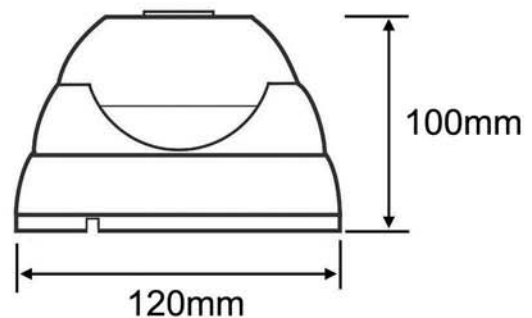

CAMDO07W

480 TVL IP65 Day/Night (30M IR) "Eyeball" Dome (V/F 2.8 - 12.0mm)

Features:

- External or internal use day/night camera (IP65 rated).
- Horizontal resolution of 480 TVL.
- High quality Sony Super HAD II 1/3" colour CCD (ICX639AK).
- High quality Sony DSP (CXD3172AR).
- High quality Sony IC (CXA3796N).
- Manual varifocal 2.8 - 12.0mm lens.
- Colour images during the day, B&W images at night.
- 36 x size 5 LED's (maximum 30M range illumination).
- Dual glass, hoop/ring design (prevents IR glare).
- 3 axis design (ceiling and wall mountable).
- Easy to install "screw on" base.
- 12vDC 450mA power consumption.
- Supplied with a 2.1mm power connector.
- 2 year warranty (subject to T&C's).

Camera Specifications

CAM-DO07W

Image sensor	1/3" Sony S/HAD II CCD
Horizontal resolution	480 TVL
Lens	2.8 - 12.0mm
Minimum illumination	0.5 lux (0 lux IR's on)
No. of LEDs	36
IR coverage	Maximum of 30M
Pixels	Effective 752(H) x 582(V)
Video output	1.0v p-p / 75 Ohm
Voltage	12v DC (450mA)
White balance	Auto
S/N ratio	> 48dB
Sync system	Internal
Gamma	> 0.45
Electronic shutter	1/50 - 1/100,000 sec
Operating temperature	-10°C to 50°C