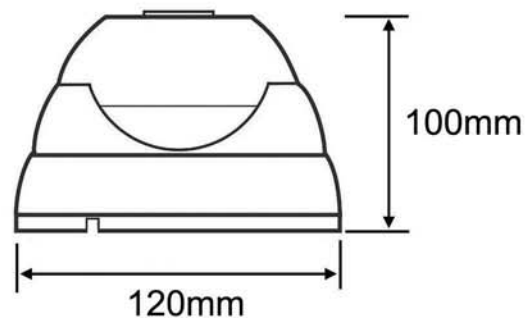

CAMDO08W

540 TVL IP65 Day/Night (30M IR) "Eyeball" Dome (V/F 2.8 - 12.0mm)

Features:

- External or internal use day/night camera (IP65 rated).
- Horizontal resolution of 540 TVL.
- High quality Sony Super HAD II 1/3" colour CCD (ICX639AK).
- High quality Sony DSP (CXD3172AR).
- High quality Sony IC (CXA3796N).
- Manual varifocal 2.8 - 12.0mm lens.
- Colour images during the day, B&W images at night.
- 36 x size 5 LED's (maximum 30M range illumination).
- Dual glass, hoop/ring design (prevents IR glare).
- 3 axis design (ceiling and wall mountable).
- Easy to install "screw on" base.
- 12vDC 450mA power consumption.
- Supplied with a 2.1mm power connector.
- 2 year warranty (subject to T&C's).

Camera Specifications

CAM-DO08W

Image sensor	1/3" Sony S/HAD II CCD
Horizontal resolution	540 TVL
Lens	2.8 - 12.0mm
Minimum illumination	0.5 lux (0 lux IR's on)
No. of LEDs	36
IR coverage	Maximum of 30M
Pixels	Effective 752(H) x 582(V)
Video output	1.0v p-p / 75 Ohm
Voltage	12v DC (450mA)
White balance	Auto
S/N ratio	> 48dB
Sync system	Internal
Gamma	> 0.45
Electronic shutter	1/50 - 1/100,000 sec
Operating temperature	-10°C to 50°C