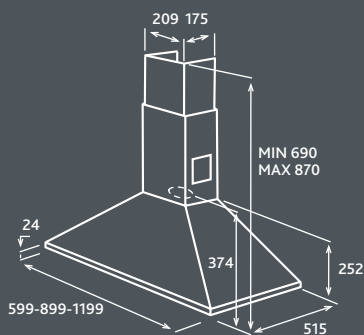

Aqua

CHIMNEY / DECORATIVE

45

Finish	Stainless steel
Controls	3 speed slider switch
Lights	2 x 40w hob lamps
Grease filter	Metal washable grease filters
Ducting connector	125mm (5in) diameter ducting connector
Available size	600mm or 900mm
Maximum airflow	480 m ³ /h
IEC airflow	430 m ³ /h
Noise level	49-64 dB(A)
Power consumption	230w
Charcoal Filter	Short flue and chimney extension kits available F00169/2S