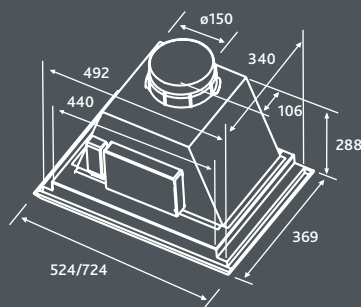

Eliper

CLASSIC / CANOPY / INTEGRATED

NEW

49

Finish	Stainless steel
Controls	3 speed illuminated soft push buttons
Lights	2 x 20w halogen lamps
Grease filter	Metal washable grease filters
Ducting connector	150mm (6in) diameter ducting connector
Available widths	600mm or 800mm
Maximum airflow	750 m ³ /h
IEC airflow	630 m ³ /h
Noise level	46-64 dB(A)
Power consumption	240w
Charcoal Filter	F00428

	Description	Code
ELIPER 60	ELIPER IX/A/60	17616385
ELIPER 80	ELIPER IX/A/80	17616384