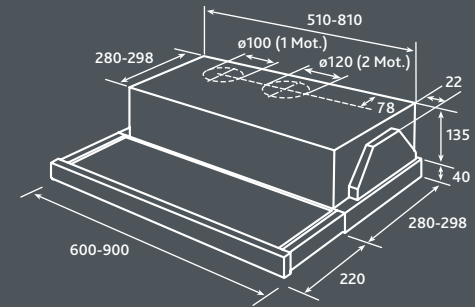

Elislim

CLASSIC / CANOPY / INTEGRATED

Finish	White with stainless steel front panel
Controls	3 speed slider control
Lights	2 x 40w hob lamps
Grease filter	Metal washable grease filters
Ducting connector	125mm (5in) diameter ducting connector
Available widths	600mm or 900mm
Maximum airflow	480 m ³ /h
IEC airflow	430 m ³ /h
Noise level	46-64 dB(A)
Power consumption	240w
Charcoal Filter	F00208/1S (2 required)

Description

Code

ELISLIM 60 2M	ELISLIM LX WH/IX/A/60	24013711
ELISLIM 90 2M	ELISLIM LX WH/IX/A/90	24013712