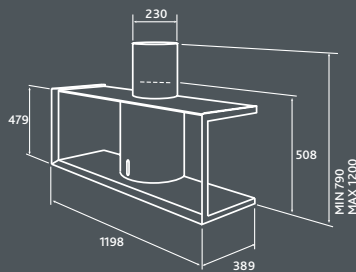

# Futura

28

CHIMNEY / DECORATIVE

<b>Finish</b>	Stainless steel and glass
<b>Controls</b>	3 speed illuminated soft push buttons
<b>Lights</b>	4 x 20w halogen lamps
<b>Grease filter</b>	Professional washable metal grease filter
<b>Ducting connector</b>	150mm (6in) diameter ducting connector
<b>Available widths</b>	1200mm
<b>Maximum airflow</b>	800 m <sup>3</sup> /h
<b>IEC airflow</b>	650 m <sup>3</sup> /h
<b>Noise level</b>	43-61 dB(A)
<b>Power consumption</b>	260w
	Smart installation system
	Optimised aspiration system
<b>Charcoal Filter</b>	F00262/2S

	Description	Code
FUTURA	FUTURA SOFT IX/A/120	53616349