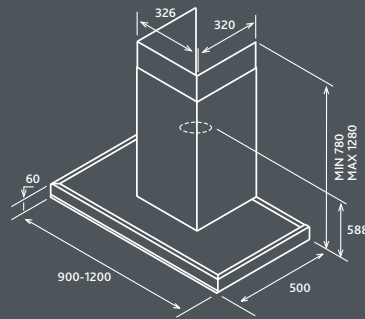

Horizonte

22

CHIMNEY / DECORATIVE

EDS3
DeepSilence

NEW

Finish	Stainless Steel + Glass
Controls	3 speed Touchscreen + boost
Lights	2x20W halogen lamps
Grease filter	EDS3 Professional filter
Ducting connector	150mm (6in) diameter ducting connector
Available size	900mm or 1200mm
Maximum airflow	900 m ³ /h
IEC airflow	820 m ³ /h
Noise level	35-56 dB(A)
Power consumption	260w
	Perimeter aspiration
Charcoal Filter	KIT01916