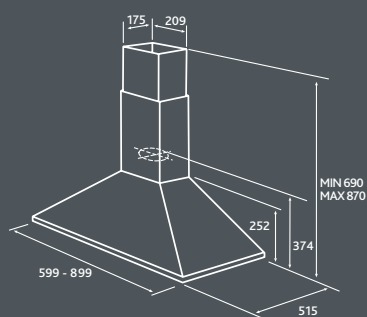

# Key

CHIMNEY / DECORATIVE

43

<b>Finish</b>	Stainless steel
<b>Controls</b>	3 speed push buttons
<b>Lights</b>	2 x 20w halogen lamps
<b>Grease filter</b>	Metal washable grease filter
<b>Ducting connector</b>	150mm (6in) diameter ducting connector
<b>Available widths</b>	600mm or 900mm
<b>Maximum airflow</b>	750 m <sup>3</sup> /h
<b>IEC airflow</b>	630 m <sup>3</sup> /h
<b>Noise level</b>	46-64 dB(A)
<b>Power consumption</b>	220w
	Short flue and chimney extension kits available
<b>Charcoal Filter</b>	F00169/2S