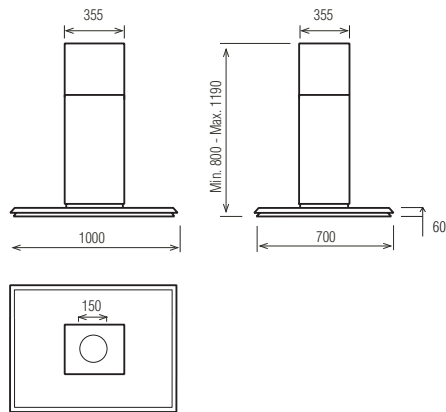

Oxygene

Finish	Stainless steel
Controls	3 speed illuminated soft push buttons
Lights	4 x20w halogen lamps
Grease filter	EDS3 filter
Ducting connector	150 mm (6in) diameter ducting connector
Available widths	1000X700 mm
Maximum airflow	900 m ³ /h
IEC airflow	820 m ³ /h
Noise level	35-56 dB(A)
Power consumption	300w
	Elica Deep Silence (EDS3) Perimeter aspiration
Charcoal Filter	KIT01916

	Description	Code
Oxygene Eds	OXYGENE EDS IX/A/120x70	65316030