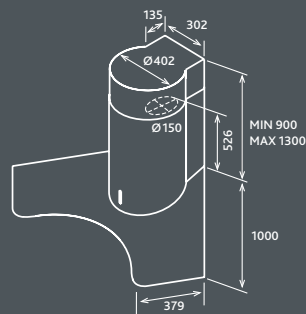

Personal

CHIMNEY / DECORATIVE

47

Finish	Stainless Steel + Glass
Controls	3 speed illuminated soft push buttons
Lights	2x20W halogen lamps
Grease filter	Professional washable metal grease filter
Ducting connector	150mm (6in) diameter ducting connector
Available widths	1000x1000 mm
Maximum airflow	750 m ³ /h
IEC airflow	630 m ³ /h
Noise level	46-64 dB(A)
Power consumption	210 w
Charcoal Filter	F00262/2S

	Description	Code
PERSONAL	PERSONAL VT IX/A/100	66414789