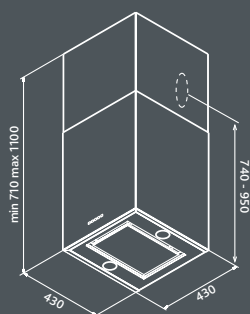

Rock

CHIMNEY / DECORATIVE

NEW

25

Finish	Stainless Steel
Controls	6 speed touch control with filter saturation indicators
Lights	2x20W halogen lamps
Grease filter	Metal washable grease filters
Ducting connector	150mm (6in) diameter ducting connector
Available widths	430 or 600mm
Maximum airflow	700 m ³ /h
IEC airflow	630 m ³ /h
Noise level	46-67 dB(A)
Power consumption	270 w
Charcoal Filter	Perimeter aspiration F00482/1S

	Description	Code
ROCK	ROCK TC IX/A/43	40115238
ROCK	ROCK TC IX/A/60	40116376