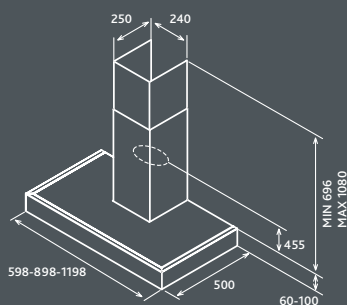

Spot

40

CHIMNEY / DECORATIVE

Finish	Stainless steel
Controls	3 speed push buttons
Lights	2 x 20w halogen lamps (3 x 20w halogen lamps in 1200mm version)
Grease filter	Metal washable grease filters
Ducting connector	150mm (6in) diameter ducting connector
Available widths	600mm, 900mm or 1200mm
Maximum airflow	750 m ³ /h
IEC airflow	630 m ³ /h
Noise level	46-64 dB(A)
Power consumption	220w (240w in 120cm version)
	600mm & 900mm has 60mm high body
	1200mm has 100mm high body
Charcoal Filter	F00262/2S

	Description	Code
SPOT 60	SPOT H6 LX IX/A/60	55911352
SPOT 90	SPOT H6 LX IX/A/90	55911346
SPOT 120	SPOT H10 LX IX/A/120	55911180
SHELF AND PLATE RACK	Shelf and plate rack (60 - 90)	Kit 00792
SHELF AND PLATE RACK	Shelf and plate rack (120)	Kit 00793