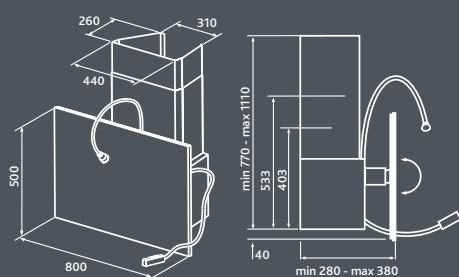

Stone gallery

24

CHIMNEY / DECORATIVE

NEW

Finish	Lavagna Black - Lavagna Beige - No Stone
Controls	3 speed illuminated soft push buttons
Lights	2x20W halogen lamps + 1x2W led
Grease filter	Professional washable metal grease filter
Ducting connector	150mm (6in) diameter ducting connector
Available widths	800 mm
Maximum airflow	750 m ³ /h
IEC airflow	630 m ³ /h
Noise level	46-64 dB(A)
Power consumption	230 w
Charcoal Filter	F00262/2S

	Description	Code
STONE GALLERY	STONE GALLERY AN/A/80 (NO STONE)	61414562
STONE GALLERY BLACK	STONE GALLERY AN/A/80 (BLACK)	61414563
STONE GALLERY BEIGE	STONE GALLERY AN/A/80 (BEIGE)	61414593