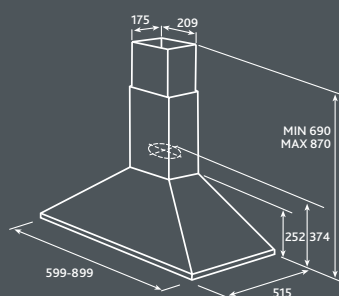

# Tamaya

CHIMNEY / DECORATIVE

41

<b>Finish</b>	Stainless steel
<b>Controls</b>	3 speed slider control
<b>Lights</b>	2 x 40w hob lamps
<b>Grease filter</b>	Metal washable grease filters
<b>Ducting connector</b>	125mm (5in) diameter ducting connector
<b>Available size</b>	600, 700, 900 or 1000mm in stainless steel 600 or 900mm in black or white
<b>Maximum airflow</b>	480m <sup>3</sup> /h
<b>IEC airflow</b>	430m <sup>3</sup> /h
<b>Noise level</b>	49-64 dB(A)
<b>Power consumption</b>	230w
	Short flue and chimney extension kits available for stainless steel versions only.
<b>Charcoal Filter</b>	F00169/2S

Description	Description	Code
TAMAYA 60 SS	TAMAYA IX/A/60	3876567/2
TAMAYA 60 BL	TAMAYA BL/A/60	3876565/1
TAMAYA 60 WH	TAMAYA WH/A/60	3876566/1
TAMAYA 70 SS	TAMAYA IX/A/70	3878896/1
TAMAYA 90 BL	TAMAYA BL/A/90	3876568/1
TAMAYA 90 SS	TAMAYA IX/A/90	3876570/2
TAMAYA 100 SS	TAMAYA IX/A/100	3879467/1
CHIMNEY KIT	CHIMNEY KIT	KIT007SF
CHIMNEY KIT	CHIMNEY KIT	KIT00778
CHIMNEY KIT	CHIMNEY KIT	KIT00779