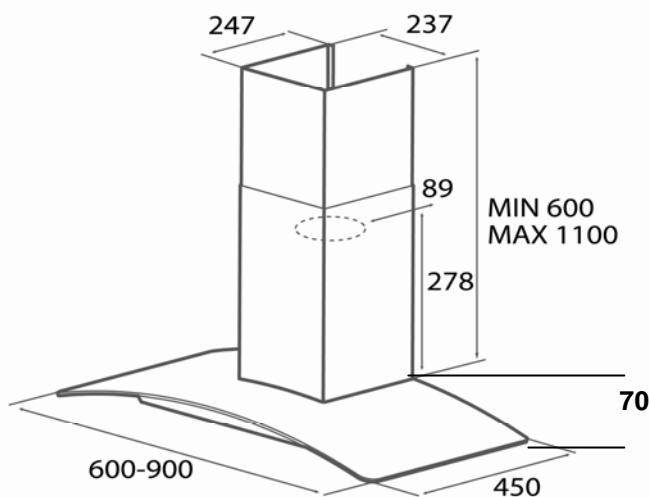

ARCH

Arch is our latest version of the popular curved glass chimney hood. Includes our 450 m³/h powered motor with low noise of a max 59dB(A) and is available in 600mm or 900mm widths

elica
The Hi-Life Company

- Stainless steel with curved glass
- 3 speed illuminated push buttons
- 2 x 20w halogen lamps
- Metal washable grease filter
- 125mm (5") diameter ducting connector
- 600mm or 900mm wide
- Airflow up to 450m³/h (IEC 390 m³/h)
- 44-59 dB(A)