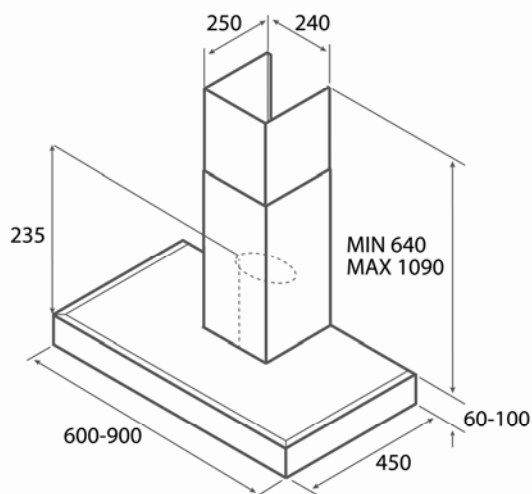

LEDGE

Ledge is our latest version of the popular slim style chimney hood. Includes our 450 m³/h powered motor with low noise and is available in 60cm & 90cm widths

elica
The Hi-Life Company

- Stainless steel
- 3 speed illuminated soft push buttons
- 2 x 20w halogen lamps
- Metal washable grease filters
- 125mm (5") diameter ducting connector
- 600mm & 900mm wide
- Airflow up to 450m³/h (IEC 390 m³/h)
- 44-59 dB(A)

Elica

D R Cooker Hoods Ltd, 2 Alpha Road, Aldershot, Hampshire GU12 4RG

Tel: 01252 351111

Fax: 01252 311608