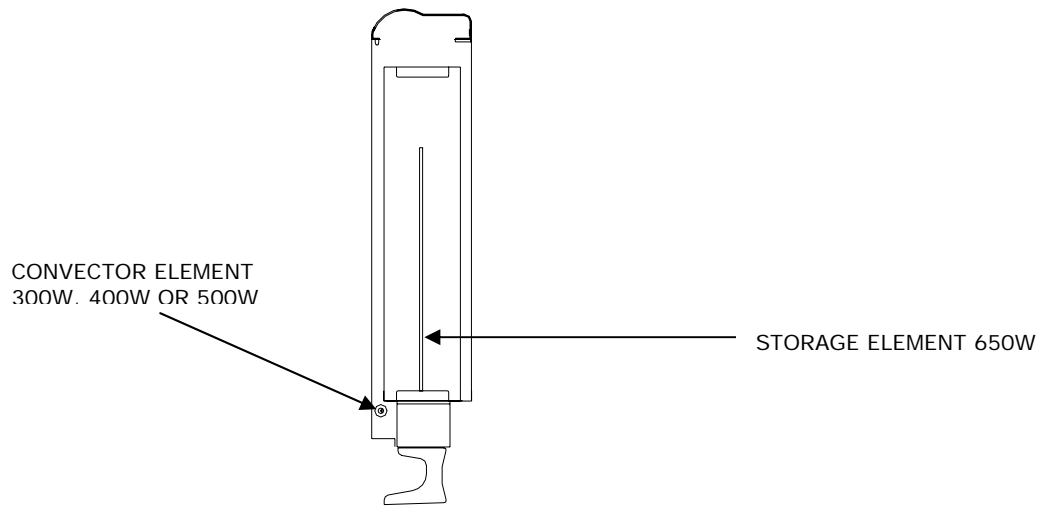

TECHNICAL INFORMATION

N°061030

ECOMBI

COLOR: RAL 9002

MAXIMUM INPUT	CONVECTOR INPUT	STORAGE INPUT	STORED ENERGY	DEPTH	WIDTH	HEIGHT
1300W	300W	1300W	10.4 kWh	155 mm	540 mm	725 mm
1950W	400W	1950W	15.6 kWh	155 mm	765 mm	725 mm
2600W	500W	2600W	20.8 kWh	155 mm	990 mm	725 mm