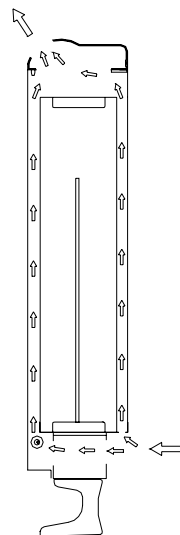

TECHNICAL INFORMATION

N°061030

ECOMBI

COLOR: RAL 9002

MAXIMUM INPUT	CONVECTOR INPUT	STORAGE INPUT	STORED ENERGY	DEPTH	WIDTH	HEIGHT
1300W	300W	1300W	10.4 kWh	155 mm	540 mm	725 mm
1950W	400W	1950W	15.6 kWh	155 mm	765 mm	725 mm
2600W	500W	2600W	20.8 kWh	155 mm	990 mm	725 mm