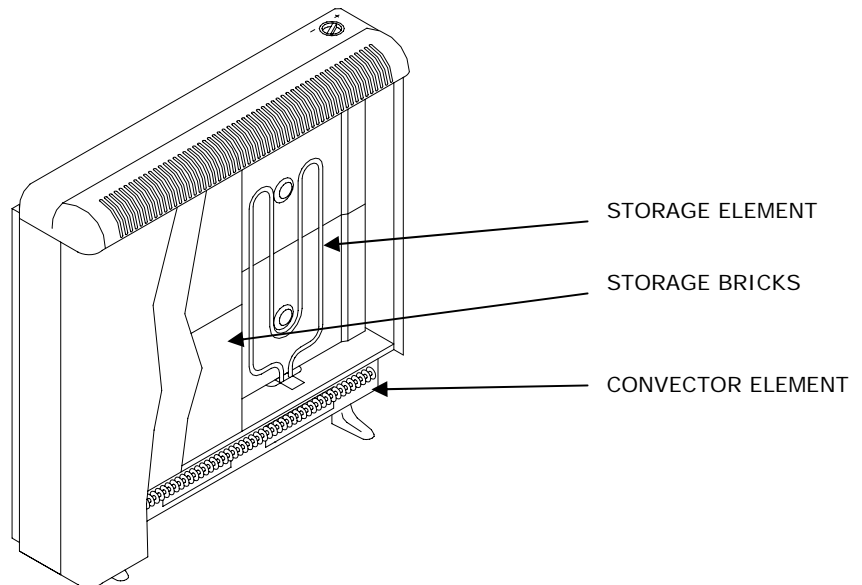

TECHNICAL INFORMATION

N°061030

ECOMBI

COLOR: RAL 9002

MAXIMUM INPUT	CONVECTOR INPUT	STORAGE INPUT	STORED ENERGY	DEPTH	WIDTH	HEIGHT
1300W	300W	1300W	10.4 kWh	155 mm	540 mm	725 mm
1950W	400W	1950W	15.6 kWh	155 mm	765 mm	725 mm
2600W	500W	2600W	20.8 kWh	155 mm	990 mm	725 mm