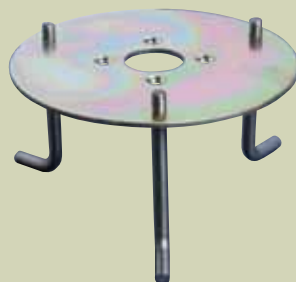

GZ/Poole B IP55
bollard

material/colour	316 marine grade stainless steel and teak
dimensions	h= 670mm d= 100mm
light source	E27 100W or low energy equivalent
voltage	240V

GZ/Poole MB IP55
mini bollard

material/colour	316 marine grade stainless steel and teak
dimensions	h= 240mm d= 100mm
light source	E27 100W or low energy equivalent
voltage	240V

GZ/Hamble B IP55
bollard

material/colour	natural stone with 316 marine grade stainless steel
dimensions	h= 670mm d= 100mm
light source	E27 100W or low energy equivalent
voltage	240V

GZ/Hamble W IP44
wall lantern

material/colour	natural stone with 316 marine grade stainless steel
dimensions	h= 280mm d= 100mm p= 140mm
light source	E27 100W or low energy equivalent
voltage	240V

PREMIER ACCESSORIES

GZ/Root A

material/colour	iron-zinc
dimensions	h= 80mm w= 136mm