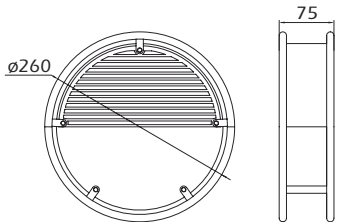

BOX CUBE

WIRE

UT/BOXCUBE 1846

UT/WIRE 3441

Finish: Graphite

Finish: Silver

- IP44
- CLASS I
- E27 60W/PL 13W
- AL

- IP54
- CLASS I
- E27 740K PL 23W
- AL