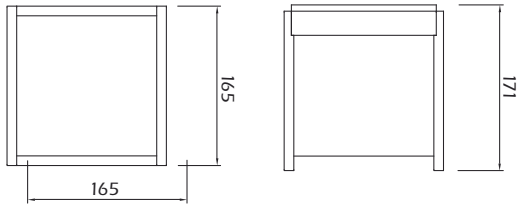

BOX CUBE

WIRE

UT/BOXCUBE 1846

UT/WIRE 3441

Finish: Graphite

Finish: Silver

- IP44
- CLASS I
- E27 60W/PL 13W
- AL

- IP54
- CLASS I
- E27 740K PL 23W
- AL