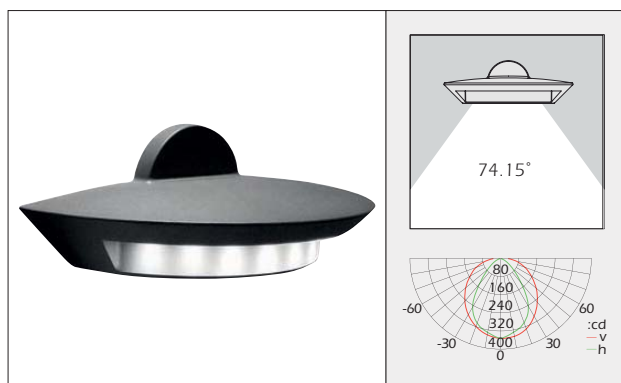

GHOST

UT/GHOST 1880S

UT/GHOST 1880S

h(m)	Eavg(lx)	E _{max} (lx)	D(m)
1	89.7	159.5	1.3
2	22.43	39.87	2.61
3	9.967	17.72	3.91
4	5.606	9.967	5.21
5	3.588	6.379	6.52

Light Output (Lumens) 665
Watt 4x3W LED
Finish: Graphite

UT/GHOST 1880L

h(m)	Eavg(lx)	E _{max} (lx)	D(m)
1	191.9	353.1	1.51
2	47.97	88.27	3.02
3	21.32	39.23	4.53
4	11.99	22.07	6.04
5	7.675	14.12	7.56

Light Output (Lumens) 1036
Watt 8x3W LED
Finish: Graphite