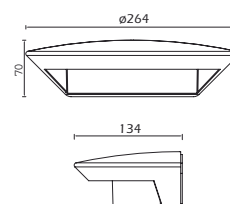

GHOST

UT/GHOST 1880S

UT/GHOST 1880S

h(m)	Eavg(lx)	E _{max} (lx)	D(m)
1	89.7	159.5	1.3
2	22.43	39.87	2.61
3	9.967	17.72	3.91
4	5.606	9.967	5.21
5	3.588	6.379	6.52

Light Output (Lumens) 665
Watt 4x3W LED
Finish: Graphite

UT/GHOST 1880L

h(m)	Eavg(lx)	E _{max} (lx)	D(m)
1	191.9	353.1	1.51
2	47.97	88.27	3.02
3	21.32	39.23	4.53
4	11.99	22.07	6.04
5	7.675	14.12	7.56

Light Output (Lumens) 1036
Watt 8x3W LED
Finish: Graphite