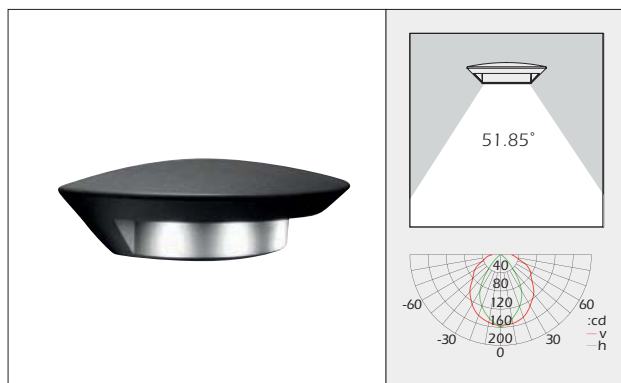

GHOST

UT/GHOST 1880S

UT/GHOST 1880S

h(m)	Eavg(lx)	E _{max} (lx)	D(m)
1	89.7	159.5	1.3
2	22.43	39.87	2.61
3	9.967	17.72	3.91
4	5.606	9.967	5.21
5	3.588	6.379	6.52

Light Output (Lumens) 665
Watt 4x3W LED
Finish: Graphite

UT/GHOST 1880L

h(m)	Eavg(lx)	E _{max} (lx)	D(m)
1	191.9	353.1	1.51
2	47.97	88.27	3.02
3	21.32	39.23	4.53
4	11.99	22.07	6.04
5	7.675	14.12	7.56

Light Output (Lumens) 1036
Watt 8x3W LED
Finish: Graphite