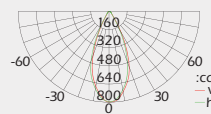

UT/LEDSPOT 3P

h(m)	Eavg(lx)	Emax(lx)	D(m)
1	521.4	799.4	0.81
2	130.3	199.8	1.63
3	57.93	88.82	2.44
4	32.59	49.96	3.26
5	20.86	31.98	4.07

Light Output (Lumens) 590
Watt 3x3W LED
Finish: Graphite

Projector is directional

UT/LEDSPOT 6P

h(m)	Eavg(lx)	Emax(lx)	D(m)
1	1054	1676	0.75
2	263.5	418.9	1.5
3	117.1	186.2	2.25
4	65.88	104.7	3
5	67.02	7.047	3.75

Light Output (Lumens) 1180
Watt 2x3*3W LED
Finish: Graphite

Projector is directional