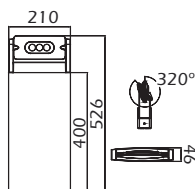

UT/LEDSPOT 3P

h(m)	Eavg(lx)	Emax(lx)	D(m)
1	521.4	799.4	0.81
2	130.3	199.8	1.63
3	57.93	88.82	2.44
4	32.59	49.96	3.26
5	20.86	31.98	4.07

Light Output (Lumens) 590
Watt 3x3W LED
Finish: Graphite

Projector is directional

UT/LEDSPOT 6P

h(m)	Eavg(lx)	Emax(lx)	D(m)
1	1054	1676	0.75
2	263.5	418.9	1.5
3	117.1	186.2	2.25
4	65.88	104.7	3
5	67.02	7.047	3.75

Light Output (Lumens) 1180
Watt 2x3*3W LED
Finish: Graphite

Projector is directional