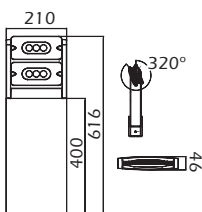

UT/LEDSPOT 3P

h(m)	Eavg(lx)	Emax(lx)	D(m)
1	521.4	799.4	0.81
2	130.3	199.8	1.63
3	57.93	88.82	2.44
4	32.59	49.96	3.26
5	20.86	31.98	4.07

Light Output (Lumens) 590
Watt 3x3W LED
Finish: Graphite

Projector is directional

UT/LEDSPOT 6P

h(m)	Eavg(lx)	Emax(lx)	D(m)
1	1054	1676	0.75
2	263.5	418.9	1.5
3	117.1	186.2	2.25
4	65.88	104.7	3
5	67.02	7.047	3.75

Light Output (Lumens) 1180
Watt 2x3*3W LED
Finish: Graphite

Projector is directional