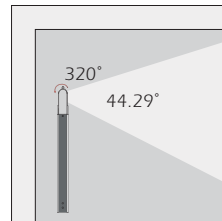

UT/LEDSPOT 3P

h(m)	Eavg(lx)	Emax(lx)	D(m)
1	521.4	799.4	0.81
2	130.3	199.8	1.63
3	57.93	88.82	2.44
4	32.59	49.96	3.26
5	20.86	31.98	4.07

Light Output (Lumens) 590
Watt 3x3W LED
Finish: Graphite

Projector is directional

UT/LEDSPOT 6P

h(m)	Eavg(lx)	Emax(lx)	D(m)
1	1054	1676	0.75
2	263.5	418.9	1.5
3	117.1	186.2	2.25
4	65.88	104.7	3
5	67.02	7.047	3.75

Light Output (Lumens) 1180
Watt 2x3*3W LED
Finish: Graphite

Projector is directional