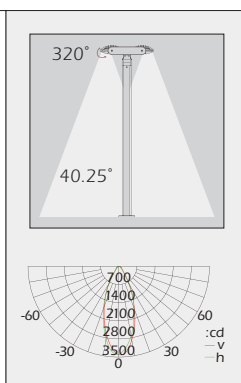

## UT/LEDSPOT 16P

h(m)	Eavg(lx)	Emax(lx)	D(m)
1	2157	3417	0.73
2	539.3	854.1	1.47
3	239.7	379.6	2.2
4	134.8	213.5	2.93
5	67.02	136.7	3.66

Light Output (Lumens) 3250  
Watt 2x8\*3W LED  
Finish: Graphite

Projector is directional