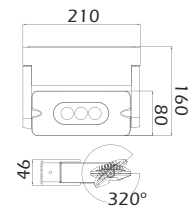

## UT/LEDSPOT 3W

h(m)	Eavg(lx)	Emax(lx)	D(m)
1	521.4	799.4	0.84
2	130.3	199.8	1.63
3	57.93	88.82	2.44
4	32.59	49.96	3.26
5	20.86	31.98	4.07

Light Output (Lumens) 590  
Watt 3x3W LED  
Finish: Graphite

Projector is directional

## UT/LEDSPOT 6W

h(m)	Eavg(lx)	Emax(lx)	D(m)
1	1054	1676	0.75
2	263.5	418.9	1.5
3	117.1	186.2	2.25
4	65.88	104.7	3
5	42.16	67.02	3.75

Light Output (Lumens) 1180  
Watt 2x3\*3W LED  
Finish: Graphite

Projector is directional