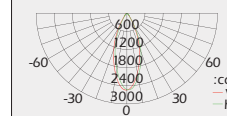

UT/LEDSPOT 8W

h(m)	Eavg(lx)	E _{max} (lx)	D(m)
1	1597	2538	0.72
2	399.2	634.5	1.44
3	177.4	282	2.16
4	99.79	158.6	2.88
5	63.87	101.5	3.6

Light Output (Lumens) 1625
Watt 8x3W LED
Finish: Graphite

Projector is directional

UT/LEDSPOT 16W

h(m)	Eavg(lx)	E _{max} (lx)	D(m)
1	2157	3417	0.73
2	539.3	854.1	1.47
3	239.7	379.6	2.2
4	134.8	213.5	2.93
5	86.29	136.7	3.66

Light Output (Lumens) 3250
Watt 2x8x3W LED
Finish: Graphite

Projector is directional