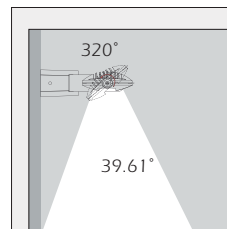

UT/LEDSPOT 8W

h(m)	Eavg(lx)	E _{max} (lx)	D(m)
1	1597	2538	0.72
2	399.2	634.5	1.44
3	177.4	282	2.16
4	99.79	158.6	2.88
5	63.87	101.5	3.6

Light Output (Lumens) 1625
Watt 8x3W LED
Finish: Graphite

Projector is directional

UT/LEDSPOT 16W

h(m)	Eavg(lx)	E _{max} (lx)	D(m)
1	2157	3417	0.73
2	539.3	854.1	1.47
3	239.7	379.6	2.2
4	134.8	213.5	2.93
5	86.29	136.7	3.66

Light Output (Lumens) 3250
Watt 2x8x3W LED
Finish: Graphite

Projector is directional