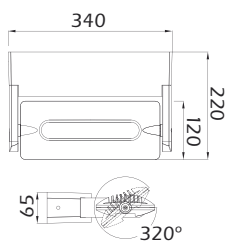

UT/LEDSPOT 8W

h(m)	Eavg(lx)	E _{max} (lx)	D(m)
1	1597	2538	0.72
2	399.2	634.5	1.44
3	177.4	282	2.16
4	99.79	158.6	2.88
5	63.87	101.5	3.6

Light Output (Lumens) 1625
Watt 8x3W LED
Finish: Graphite

Projector is directional

UT/LEDSPOT 16W

h(m)	Eavg(lx)	E _{max} (lx)	D(m)
1	2157	3417	0.73
2	539.3	854.1	1.47
3	239.7	379.6	2.2
4	134.8	213.5	2.93
5	86.29	136.7	3.66

Light Output (Lumens) 3250
Watt 2x8x3W LED
Finish: Graphite

Projector is directional