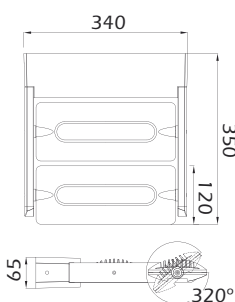

UT/LEDSPOT 8W

h(m)	Eavg(lx)	E _{max} (lx)	D(m)
1	1597	2538	0.72
2	399.2	634.5	1.44
3	177.4	282	2.16
4	99.79	158.6	2.88
5	63.87	101.5	3.6

Light Output (Lumens) 1625
Watt 8x3W LED
Finish: Graphite

Projector is directional

UT/LEDSPOT 16W

h(m)	Eavg(lx)	E _{max} (lx)	D(m)
1	2157	3417	0.73
2	539.3	854.1	1.47
3	239.7	379.6	2.2
4	134.8	213.5	2.93
5	86.29	136.7	3.66

Light Output (Lumens) 3250
Watt 2x8x3W LED
Finish: Graphite

Projector is directional