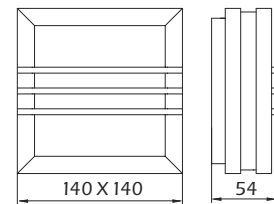

## UT/MSEINE 3341S

h(m)	Eavg(lx)	Emax(lx)	D(m)
1	7.862	23.44	2.57
2	1.966	5.861	5.14
3	0.8736	2.605	7.71
4	0.4914	1.465	10.3
5	0.3145	0.9377	12.9

Light Output (Lumens) 70.5  
Finish: Graphite

(GX53 lamp included)

## UT/MSEINE 3342S

h(m)	Eavg(lx)	Emax(lx)	D(m)
1	9.381	32.74	2.94
2	2.345	8.186	5.89
3	1.042	3.638	8.83
4	0.5863	2.046	11.8
5	0.3752	1.31	14.7

Light Output (Lumens) 97.9  
Finish: Graphite

(GX53 lamp included)