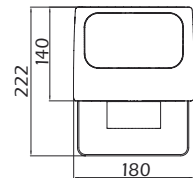

NEGARA

UT/NEGARA (Wall or ground positions)

h(m)	Eavg(lx)	Emax(lx)	D(m)
1	238.7	481.1	2.01
2	59.67	120.3	4.02
3	26.52	53.46	6.02
4	14.92	30.07	8.03
5	9.547	19.25	10

Light Output (Lumens) 992.6
Watt 8x3W LED
Finish: Graphite

(includes spike for ground mounting)

UT/NEGARA-PIR

h(m)	Eavg(lx)	Emax(lx)	D(m)
1	238.7	481.1	2.01
2	59.67	120.3	4.02
3	26.52	53.46	6.02
4	14.92	30.07	8.03
5	9.547	19.25	10

Light Output (Lumens) 992.6
Watt 8x3W LED
Finish: Graphite