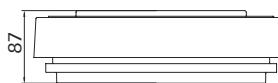

ORIGO

UT/ORIGO 3331 (Wall and Ceiling)

Finish: Graphite

(T5 lamp included)

UT/ORIGO 3351 (Wall and Ceiling)

Finish: Graphite

(T5 lamp included)