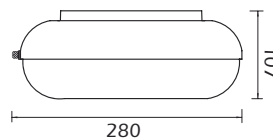

ORIGO

UT/ORIGO 3331 (Wall and Ceiling)

Finish: Graphite

(T5 lamp included)

UT/ORIGO 3351 (Wall and Ceiling)

Finish: Graphite

(T5 lamp included)