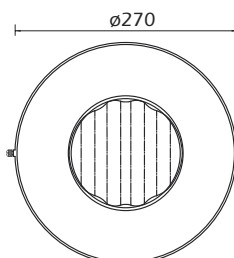

ORIGO

UT/ORIGO 3331 (Wall and Ceiling)

Finish: Graphite

(T5 lamp included)

UT/ORIGO 3351 (Wall and Ceiling)

Finish: Graphite

(T5 lamp included)