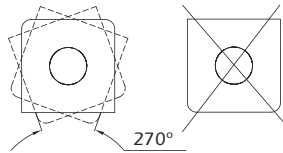

PIXEL

Note: This product has the ability to set the direction of light, but is not rotational.

Available in 4 finishes.

**Light Output (Lumens) 196.3
Watt 1x3W LED**