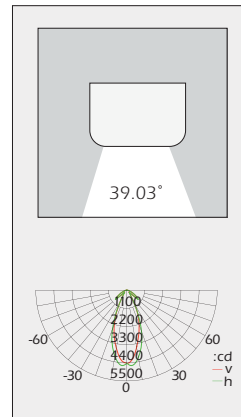

PIXEL

Note: This product has the ability to set the direction of light, but is not rotational.

Available in 4 finishes.

**Light Output (Lumens) 196.3
Watt 1x3W LED**