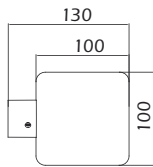

PIXEL

Note: This product has the ability to set the direction of light, but is not rotational.

Available in 4 finishes.

**Light Output (Lumens) 196.3
Watt 1x3W LED**