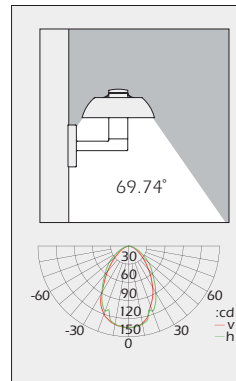

UT/SPRIL W225 1 M

UT/SPRIL W225 1 S

h(m)	Eavg(lx)	Emax(lx)	D(m)
1	76.1	134.8	1.39
2	19.03	33.69	2.79
3	8.456	14.98	4.18
4	4.756	8.423	5.57
5	3.044	5.391	6.97

Light Output (Lumens) 300
Watt 6x1W LED
Finish: Graphite

UT/SPRIL W225 1 M

h(m)	Eavg(lx)	Emax(lx)	D(m)
1	131.4	324.6	2.13
2	32.86	81.15	4.26
3	14.61	36.07	6.39
4	8.215	20.29	8.52
5	5.258	12.98	10.6

Light Output (Lumens) 680
Watt 8x3W LED
Finish: Graphite