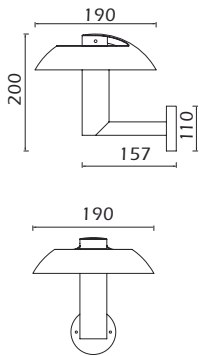

UT/SPRIL W225 1 M

UT/SPRIL W225 1 S

h(m)	Eavg(lx)	Emax(lx)	D(m)
1	76.1	134.8	1.39
2	19.03	33.69	2.79
3	8.456	14.98	4.18
4	4.756	8.423	5.57
5	3.044	5.391	6.97

Light Output (Lumens) 300
Watt 6x1W LED
Finish: Graphite

UT/SPRIL W225 1 M

h(m)	Eavg(lx)	Emax(lx)	D(m)
1	131.4	324.6	2.13
2	32.86	81.15	4.26
3	14.61	36.07	6.39
4	8.215	20.29	8.52
5	5.258	12.98	10.6

Light Output (Lumens) 680
Watt 8x3W LED
Finish: Graphite