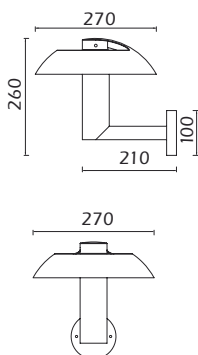

UT/SPRIL W225 1 M

UT/SPRIL W225 1 S

h(m)	Eavg(lx)	Emax(lx)	D(m)
1	76.1	134.8	1.39
2	19.03	33.69	2.79
3	8.456	14.98	4.18
4	4.756	8.423	5.57
5	3.044	5.391	6.97

Light Output (Lumens) 300
Watt 6x1W LED
Finish: Graphite

UT/SPRIL W225 1 M

h(m)	Eavg(lx)	Emax(lx)	D(m)
1	131.4	324.6	2.13
2	32.86	81.15	4.26
3	14.61	36.07	6.39
4	8.215	20.29	8.52
5	5.258	12.98	10.6

Light Output (Lumens) 680
Watt 8x3W LED
Finish: Graphite