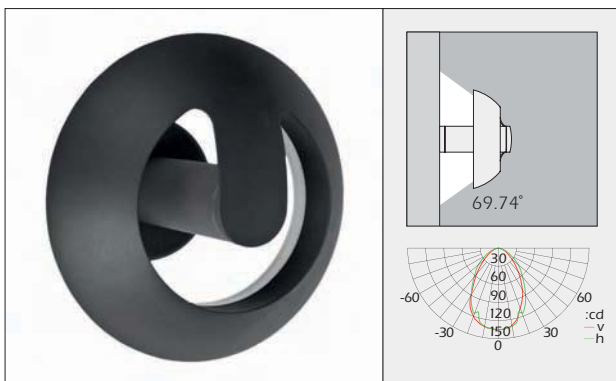

# SPRIL

UT/SPRIL FL2253S (Wall and Ceiling)

h(m)	Eavg(lx)	Emax(lx)	D(m)
1	76.1	134.8	1.39
2	19.03	33.69	2.79
3	8.456	14.98	4.18
4	4.756	8.423	5.57
5	3.044	5.391	6.97

Light Output (Lumens) 300  
 Watt 6x1 W LED  
 Finish: Graphite