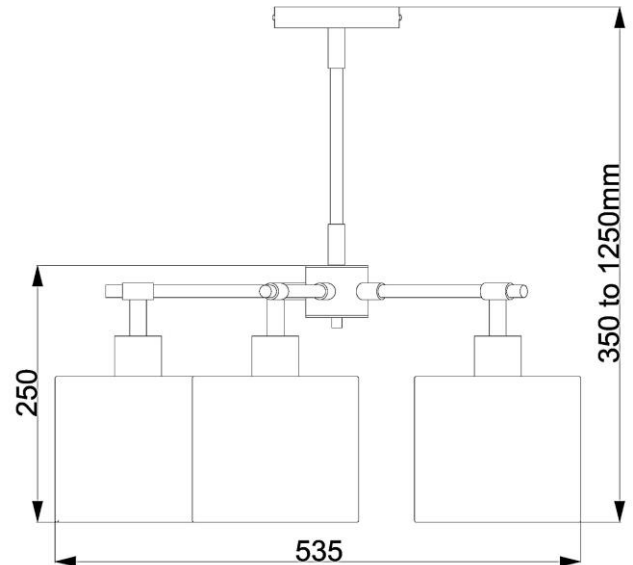

**RANGE: Elstead**
**STYLE: Balance 5lt chandelier – Balance5**

1. Item Code	BALANCES WPN or BRPB	23. Minimum Drop	350mm
2. Drawing No.	00133 ( shade ) and 00093 ( base )	24. Maximum Drop	1250mm
3. EAN/Barcode	TBC	25. Adjustable?	Yes – height adjustable via rods
4. Tested	Unknown	26. Shade Material	Faux linen outer / metallic inner
5. Final Sign-off Sample Done?	Yes	27. Shade Width (mm)	160
6. Category	Indoor	28. Shade Height (mm)	140
7. Type	Fitting	29. Shade Depth (mm)	160
8. Finish	White/polished nickel or brown/polished brass	30. Size of Back-Plate/Ceiling Rose	106mm diameter
9. IP Rating	N/A	31. Main Material	Mild Steel
10. Class	I	32. Power Cable Colour	N/A
11. Voltage	240V	33. Power Cable Length (mm)	Supply with enough cable for rods
12. Wattage (1)	Max 60w	34. Chain Length (mm)	N/A
13. Wattage (2)	N/A	35. Rod Length (mm)	2x300mm & 2x150mm painted rods
14. Lamp Holder Type (1)	E27 – white for white, black for brown	36. PIR	No
15. Lamp Holder Type (2)	N/A	37. Switch Type and location	N/A
16. No. of Lamps	5	38. Connection Method	Terminal block
17. Lamp Supplied	No	39. Plug Type	N/A
18. Dimmable?	Depends on lamp	40. Plug Colour	N/A
19. Lumen Output	N/A	41. Product Weight	4.1 KG
20. Overall Width/Diameter	535	42. Carton Dimensions (mm)	TBC
21. Overall Height (mm)	250 ( as shown )	43. Carton Weight (kg)	Unknown
22. Overall Depth (mm)	555	44. Notes	Supplied with extension rods