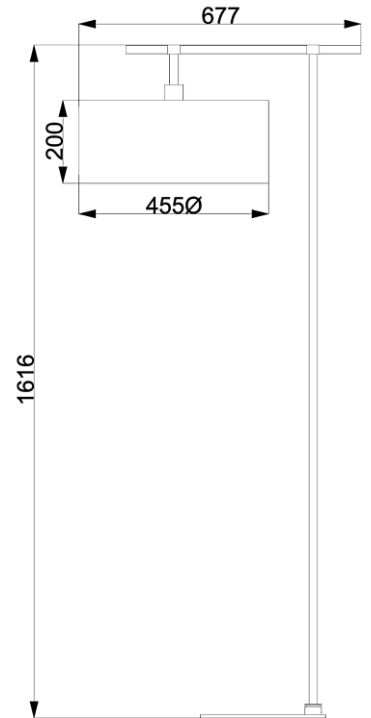

RANGE: Elstead
STYLE: Balance floor-lamp - Balance/FL

1. Item Code	BALANCE/FL WPN or BRPB	23. Minimum Drop	N/A
2. Drawing No.	00131 (shade) and 00090 (base)	24. Maximum Drop	N/A
3. EAN/Barcode	TBC	25. Adjustable?	No
4. Tested	Unknown	26. Shade Material	Faux linen outer / metallic inner
5. Final Sign-off Sample Done?	Yes	27. Shade Width (mm)	455
6. Category	Indoor	28. Shade Height (mm)	200
7. Type	Floor Lamp	29. Shade Depth (mm)	455
8. Finish	White/polished nickel or brown/polished brass	30. Size of Back-Plate/Ceiling Rose	N/A
9. IP Rating	N/A	31. Main Material	Mild Steel
10. Class	I	32. Power Cable Colour	White for white, black for brown
11. Voltage	240V	33. Power Cable Length (mm)	2000
12. Wattage (1)	Max 60w	34. Chain Length (mm)	N/A
13. Wattage (2)	N/A	35. Rod Length (mm)	N/A
14. Lamp Holder Type (1)	E27 – white for white, black for brown	36. PIR	No
15. Lamp Holder Type (2)	N/A	37. Switch Type and location	In line switch 400mm from base
16. No. of Lamps	I	38. Connection Method	N/A
17. Lamp Supplied	No	39. Plug Type	3 pin UK
18. Dimmable?	No	40. Plug Colour	White for white, black for brown
19. Lumen Output	N/A	41. Product Weight	8 KG
20. Overall Width/Diameter	455	42. Carton Dimensions (mm)	TBC
21. Overall Height (mm)	1616	43. Carton Weight (kg)	Unknown
22. Overall Depth (mm)	677	44. Notes	