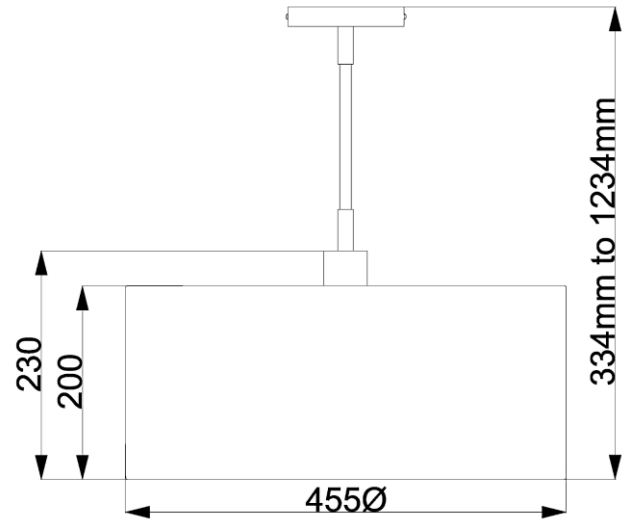

**RANGE: Elstead**

**STYLE: Pendant - Balance/P**

1. Item Code	BALANCE/P WPN or BRPB	23. Minimum Drop	334mm
2. Drawing No.	00134 ( shade ) and 00094 ( base )	24. Maximum Drop	1234mm
3. EAN/Barcode	TBC	25. Adjustable?	Yes – height adjustable via rods
4. Tested	No	26. Shade Material	Faux linen outer / metallic inner
5. Final Sign-off Sample Done?	Yes	27. Shade Width (mm)	455
6. Category	Indoor	28. Shade Height (mm)	200
7. Type	Pendant	29. Shade Depth (mm)	455
8. Finish	White/polished nickel or brown/polished brass	30. Size of Back-Plate/Ceiling Rose	106mm diameter
9. IP Rating	N/A	31. Main Material	Mild Steel
10. Class	I	32. Power Cable Colour	N/A
11. Voltage	240V	33. Power Cable Length (mm)	Supply with enough cable for rods
12. Wattage (1)	Max 60w	34. Chain Length (mm)	N/A
13. Wattage (2)	N/A	35. Rod Length (mm)	2x300mm & 2x150mm painted rods
14. Lamp Holder Type (1)	E27 – white for white, black for brown	36. PIR	No
15. Lamp Holder Type (2)	N/A	37. Switch Type and location	N/A
16. No. of Lamps	I	38. Connection Method	Terminal block
17. Lamp Supplied	No	39. Plug Type	N/A
18. Dimmable?	Depends on lamp	40. Plug Colour	N/A
19. Lumen Output	N/A	41. Product Weight	1.5 KG
20. Overall Width/Diameter	455	42. Carton Dimensions (mm)	TBC
21. Overall Height (mm)	230 ( as shown )	43. Carton Weight (kg)	Unknown
22. Overall Depth (mm)	455	44. Notes	Supplied with extension rods