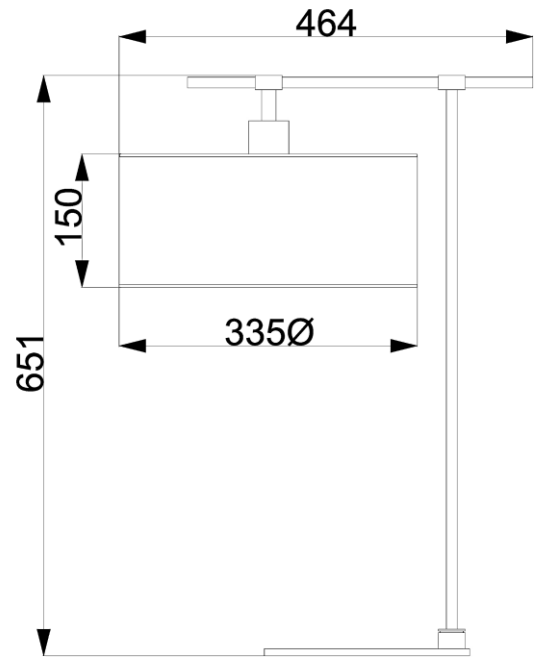

**RANGE: Elstead**
**STYLE: Balance table-lamp - Balance/TL**

1. Item Code	BALANCE/TL WPN or BRPB	23. Minimum Drop	N/A
2. Drawing No.	00132 ( shade ) and 00091 ( base )	24. Maximum Drop	N/A
3. EAN/Barcode	TBC	25. Adjustable?	No
4. Tested	Unknown	26. Shade Material	Faux linen outer / metallic inner
5. Final Sign-off Sample Done?	Yes	27. Shade Width (mm)	355
6. Category	Indoor	28. Shade Height (mm)	150
7. Type	Table Lamp	29. Shade Depth (mm)	355
8. Finish	White/polished nickel or brown/polished brass	30. Size of Back-Plate/Ceiling Rose	N/A
9. IP Rating	N/A	31. Main Material	Mild Steel
10. Class	I	32. Power Cable Colour	White for white, black for brown
11. Voltage	240V	33. Power Cable Length (mm)	1700
12. Wattage (1)	Max 60w	34. Chain Length (mm)	N/A
13. Wattage (2)	N/A	35. Rod Length (mm)	N/A
14. Lamp Holder Type (1)	E27 – white for white, black for brown	36. PIR	No
15. Lamp Holder Type (2)	N/A	37. Switch Type and location	In line switch 300mm from base
16. No. of Lamps	I	38. Connection Method	N/A
17. Lamp Supplied	No	39. Plug Type	3 pin UK
18. Dimmable?	No	40. Plug Colour	White for white, black for brown
19. Lumen Output	N/A	41. Product Weight	4.1 KG
20. Overall Width/Diameter	355	42. Carton Dimensions (mm)	TBC
21. Overall Height (mm)	651	43. Carton Weight (kg)	Unknown
22. Overall Depth (mm)	464	44. Notes	