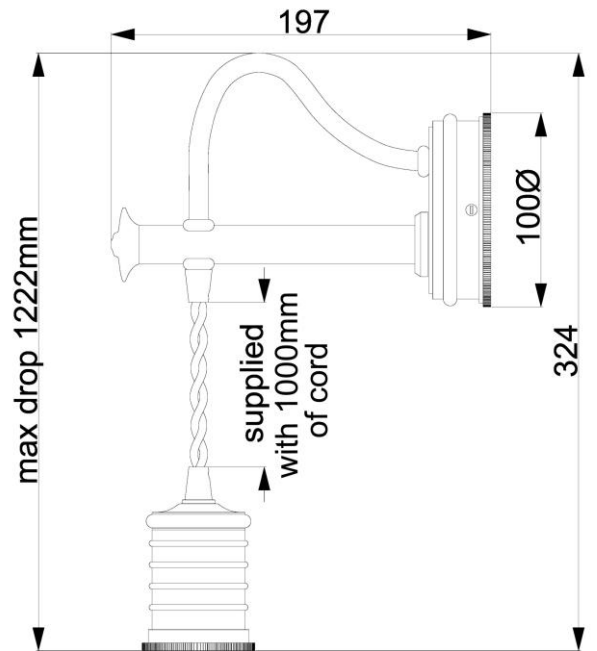

RANGE: Elstead
STYLE: Douille I Wall Light

1. Item Code	Douille I PN/BPB/AB	23. Minimum Drop	300mm (excluding lamp)
2. Drawing No.	00156 I of 4	24. Maximum Drop	1222mm (excluding lamp)
3. EAN/Barcode	TBC	25. Adjustable?	Yes – cable length
4. Tested	No	26. Shade Material	N/A
5. Final Sign-off Sample Done?	Yes.	27. Shade Width (mm)	N/A
6. Category	Indoor	28. Shade Height (mm)	N/A
7. Type	Wall lamp	29. Shade Depth (mm)	N/A
8. Finish	Pol nickel, black & pol brass, aged brass	30. Size of Back-Plate/Ceiling Rose	100mm diameter
9. IP Rating	N/A	31. Main Material	Brass
10. Cable type	3 core textile fabric cable	32. Power Cable Colour	PN=silver, BPB=black, AB=gold
11. Voltage	240V	33. Power Cable Length (mm)	1000mm
12. Wattage (1)	Max 60w	34. Chain Length (mm)	N/A
13. Wattage (2)	N/A	35. Rod Length (mm)	N/A
14. Lamp Holder Type (1)	E27	36. PIR	No
15. Lamp Holder Type (2)	N/A	37. Switch Type and location	N/A
16. No. of Lamps	1	38. Connection Method	Terminal block
17. Lamp Supplied	No	39. Plug Type	N/A
18. Dimmable?	Depends on lamp used	40. Plug Colour	N/A
19. Lumen Output	N/A	41. Product Weight	1.3 KG
20. Overall Width/Diameter	100	42. Carton Dimensions (mm)	Unknown
21. Overall Height (mm)	324mm (example as shown)	43. Carton Weight (kg)	Unknown
22. Overall Depth (mm)	197	44. Notes	Shades can be retro-fitted