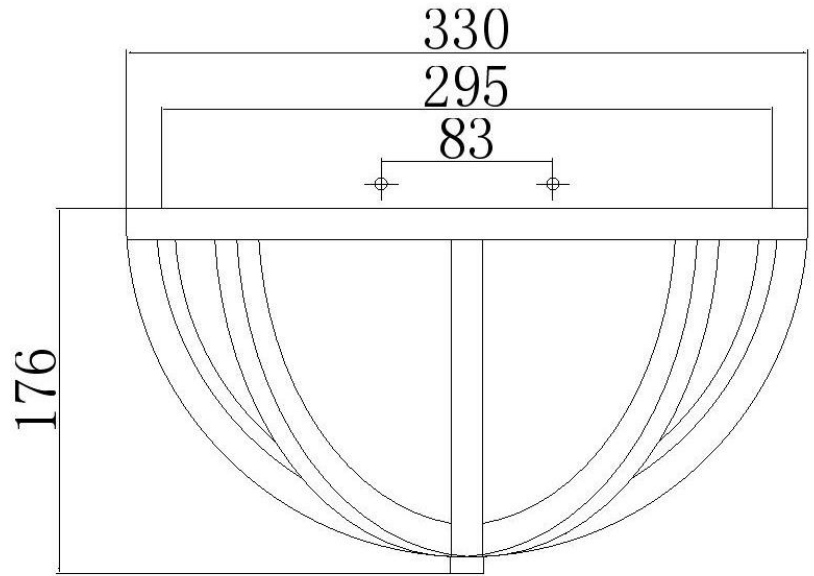

BRAND: Allier
STYLE: 2Lt Flush

1. Item Code	FE/ALLIER/F LW	23. Maximum Drop	N/a
2. Drawing No.	FE FM409 Allier F	24. Adjustable?	No
3. Tested?	No	25. Shade/Glass Material	Clear Opal Cased Glass
4. Final Sign-off Sample Done?	No	26. Shade Width (mm)	283
5. Category	Indoors	27. Shade Height (mm)	133
6. Type	Flush	28. Shade Depth (mm)	283
7. Finish	Light Wood/ Brushed Steel	29. Size of Back-Plate/Ceiling Rose (mm)	295 x 295
8. IP Rating	N/a	30. Main Material	Wood, Glass
9. Class	I	31. Power Cable Colour	N/a
10. Voltage	240v	32. Power Cable Length (mm)	203
11. Wattage (1)	2 x Max 60w	33. Chain Length (mm)	N/a
12. Wattage (2)	N/a	34. Rod Length (mm)	N/a
13. Lamp Holder Type (1)	2 x E27	35. PIR	No
14. Lamp Holder Type (2)	N/a	36. Switch Type and location	N/a
15. No. of Lamps	2	37. Connection Method	Terminal Block
16. Lamp Supplied	No	38. Plug Type	N/a
17. Dimmable?	Dependent on Lamp	39. Plug Colour	N/a
18. Lumen Output & Colour Temp	N/a	40. Product Weight (kg)	2.6
19. Overall Width/Diameter (mm)	330	41. Carton Dimensions (mm)	406 x 406 x 267
20. Overall Height (mm)	176	42. Carton Weight (kg)	3.6
21. Overall Depth (mm)	330	43. Notes 1	
22. Minimum Drop	N/a	44. Notes 2	