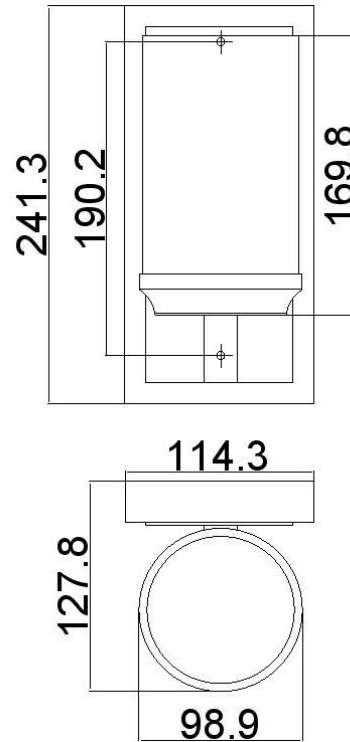

BRAND: Amalia
STYLE: ILt Wall Light Small

1. Item Code	FE/AMALIAI/SBATH	23. Maximum Drop	N/a
2. Drawing No.	FE WBI722 Amalia IS	24. Adjustable?	No
3. Tested?	No	25. Shade/Glass Material	White Opal Etched Glass
4. Final Sign-off Sample Done?	No	26. Shade Width (mm)	95
5. Category	Bathroom	27. Shade Height (mm)	169.8
6. Type	Wall Light	28. Shade Depth (mm)	95
7. Finish	Polished Chrome	29. Size of Back-Plate/Ceiling Rose (mm)	114.3 x 243.1
8. IP Rating	IP44	30. Main Material	Steel, Aluminum
9. Class	I	31. Power Cable Colour	N/a
10. Voltage	240v	32. Power Cable Length (mm)	203
11. Wattage (1)	1 x 35w	33. Chain Length (mm)	N/a
12. Wattage (2)	N/a	34. Rod Length (mm)	N/a
13. Lamp Holder Type (1)	1 x LED G9	35. PIR	No
14. Lamp Holder Type (2)	N/a	36. Switch Type and location	N/a
15. No. of Lamps	1	37. Connection Method	IP44 Terminal block
16. Lamp Supplied	Yes	38. Plug Type	N/a
17. Dimmable?	Not with Lamp Supplied	39. Plug Colour	N/a
18. Lumen Output & Colour Temp	Lamp:320Lm & 3000k	40. Product Weight (kg)	1.7
19. Overall Width/Diameter (mm)	114.3	41. Carton Dimensions (mm)	330 x 216 x 191
20. Overall Height (mm)	241.3	42. Carton Weight (kg)	2
21. Overall Depth (mm)	127.8	43. Notes 1	
22. Minimum Drop	N/a	44. Notes 2	