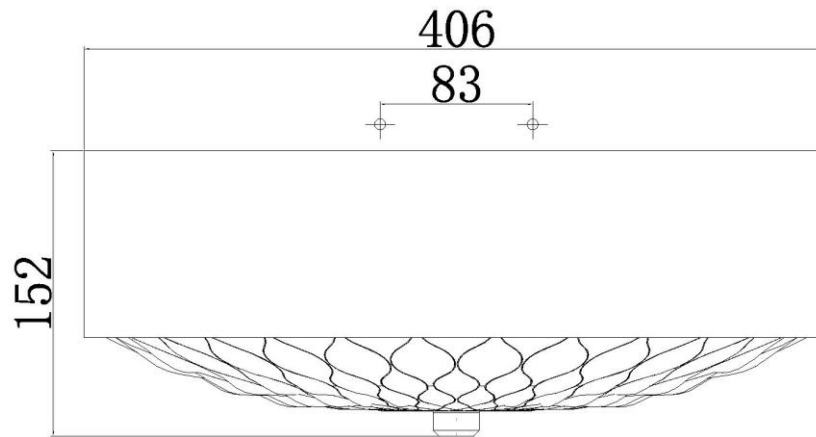

BRAND: Botanic
STYLE: 3Lt Flush Medium

1. Item Code	FE/BOTANIC/F/M	23. Maximum Drop	N/a
2. Drawing No.	FE FM446 Botanic FM	24. Adjustable?	No
3. Tested?	No	25. Shade/Glass Material	Clear Floral Glass
4. Final Sign-off Sample Done?	No	26. Shade Width (mm)	387
5. Category	Indoors	27. Shade Height (mm)	44
6. Type	Flush	28. Shade Depth (mm)	387
7. Finish	Dark Aged Brass	29. Size of Back-Plate/Ceiling Rose (mm)	406 x 406
8. IP Rating	N/a	30. Main Material	Steel, Glass
9. Class	I	31. Power Cable Colour	N/a
10. Voltage	240v	32. Power Cable Length (mm)	203
11. Wattage (1)	3 x Max 60w	33. Chain Length (mm)	N/a
12. Wattage (2)	N/a	34. Rod Length (mm)	N/a
13. Lamp Holder Type (1)	3 x E27	35. PIR	No
14. Lamp Holder Type (2)	N/a	36. Switch Type and location	N/a
15. No. of Lamps	3	37. Connection Method	Terminal Block
16. Lamp Supplied	No	38. Plug Type	N/a
17. Dimmable?	Dependent on Lamp	39. Plug Colour	N/a
18. Lumen Output & Colour Temp	N/a	40. Product Weight (kg)	6.8
19. Overall Width/Diameter (mm)	406	41. Carton Dimensions (mm)	508 x 508 x 260
20. Overall Height (mm)	152	42. Carton Weight (kg)	8.3
21. Overall Depth (mm)	406	43. Notes 1	
22. Minimum Drop	N/a	44. Notes 2	