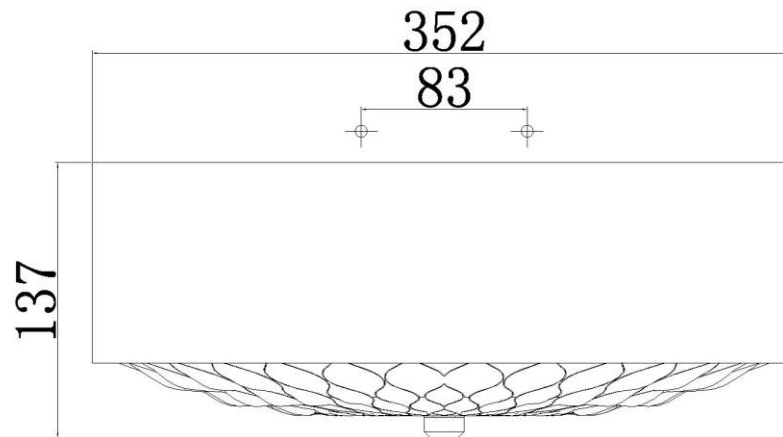

BRAND: Botanic
STYLE: 3Lt Flush Small

1. Item Code	FE/BOTANIC/F/S	23. Maximum Drop	N/a
2. Drawing No.	FE FM445 Botanic FS	24. Adjustable?	No
3. Tested?	No	25. Shade/Glass Material	Clear Floral Glass
4. Final Sign-off Sample Done?	No	26. Shade Width (mm)	337
5. Category	Indoors	27. Shade Height (mm)	32
6. Type	Flush	28. Shade Depth (mm)	337
7. Finish	Dark Aged Brass	29. Size of Back-Plate/Ceiling Rose (mm)	352 x 352
8. IP Rating	N/a	30. Main Material	Steel, Glass
9. Class	I	31. Power Cable Colour	N/a
10. Voltage	240v	32. Power Cable Length (mm)	203
11. Wattage (1)	3 x Max 60w	33. Chain Length (mm)	N/a
12. Wattage (2)	N/a	34. Rod Length (mm)	N/a
13. Lamp Holder Type (1)	3 x E27	35. PIR	No
14. Lamp Holder Type (2)	N/a	36. Switch Type and location	N/a
15. No. of Lamps	3	37. Connection Method	Terminal Block
16. Lamp Supplied	No	38. Plug Type	N/a
17. Dimmable?	Dependent on Lamp	39. Plug Colour	N/a
18. Lumen Output & Colour Temp	N/a	40. Product Weight (kg)	4.9
19. Overall Width/Diameter (mm)	352	41. Carton Dimensions (mm)	457 x 457 x 234
20. Overall Height (mm)	137	42. Carton Weight (kg)	6.4
21. Overall Depth (mm)	152	43. Notes 1	
22. Minimum Drop	N/a	44. Notes 2	