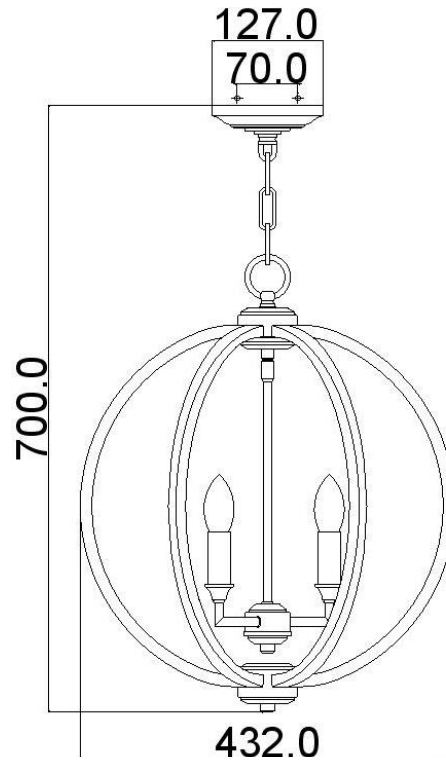

BRAND: Corinne
STYLE: 3Lt Pendant Medium

1. Item Code	FE/CORINNE/3P/M	23. Maximum Drop	2159
2. Drawing No.	FE F3060 Corinne 3PM	24. Adjustable?	Yes – Height Adjustable
3. Tested?	No	25. Shade/Glass Material	N/a
4. Final Sign-off Sample Done?	No	26. Shade Width (mm)	N/a
5. Category	Indoors	27. Shade Height (mm)	N/a
6. Type	Pendant	28. Shade Depth (mm)	N/a
7. Finish	Polished Nickel	29. Size of Back-Plate/Ceiling Rose (mm)	127 x 127
8. IP Rating	N/a	30. Main Material	Steel
9. Class	I	31. Power Cable Colour	Clear Silver
10. Voltage	240v	32. Power Cable Length (mm)	4572
11. Wattage (1)	3 x Max 60w	33. Chain Length (mm)	1524
12. Wattage (2)	N/a	34. Rod Length (mm)	N/a
13. Lamp Holder Type (1)	3 x E14	35. PIR	No
14. Lamp Holder Type (2)	N/a	36. Switch Type and location	N/a
15. No. of Lamps	3	37. Connection Method	Terminal Block
16. Lamp Supplied	No	38. Plug Type	N/a
17. Dimmable?	Dependent on lamp	39. Plug Colour	N/a
18. Lumen Output & Colour Temp	N/a	40. Product Weight (kg)	3.5
19. Overall Width/Diameter (mm)	432	41. Carton Dimensions (mm)	495 x 229 x 419
20. Overall Height (mm)	700 (As shown)	42. Carton Weight (kg)	4.7
21. Overall Depth (mm)	432	43. Notes 1	
22. Minimum Drop	679	44. Notes 2	