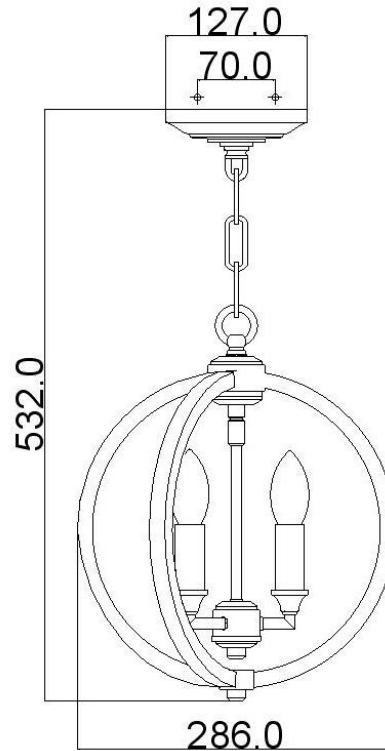

BRAND: Corinne
STYLE: 3Lt Pendant Small

1. Item Code	FE/CORINNE/3P/S	23. Maximum Drop	1988
2. Drawing No.	FE F3059 Corinne 3PS	24. Adjustable?	Yes – Height Adjustable
3. Tested?	No	25. Shade/Glass Material	N/a
4. Final Sign-off Sample Done?	No	26. Shade Width (mm)	N/a
5. Category	Indoors	27. Shade Height (mm)	N/a
6. Type	Pendant	28. Shade Depth (mm)	N/a
7. Finish	Polished Nickel	29. Size of Back-Plate/Ceiling Rose (mm)	127 x 127
8. IP Rating	N/a	30. Main Material	Steel
9. Class	I	31. Power Cable Colour	Clear Silver
10. Voltage	240v	32. Power Cable Length (mm)	4572
11. Wattage (1)	3 x Max 60w	33. Chain Length (mm)	1524
12. Wattage (2)	N/a	34. Rod Length (mm)	N/a
13. Lamp Holder Type (1)	3 x E14	35. PIR	No
14. Lamp Holder Type (2)	N/a	36. Switch Type and location	N/a
15. No. of Lamps	3	37. Connection Method	Terminal Block
16. Lamp Supplied	No	38. Plug Type	N/a
17. Dimmable?	Dependent on lamp	39. Plug Colour	N/a
18. Lumen Output & Colour Temp	N/a	40. Product Weight (kg)	2.6
19. Overall Width/Diameter (mm)	286	41. Carton Dimensions (mm)	330 x 330 x 368
20. Overall Height (mm)	532	42. Carton Weight (kg)	3.32
21. Overall Depth (mm)	286	43. Notes 1	
22. Minimum Drop	508	44. Notes 2	