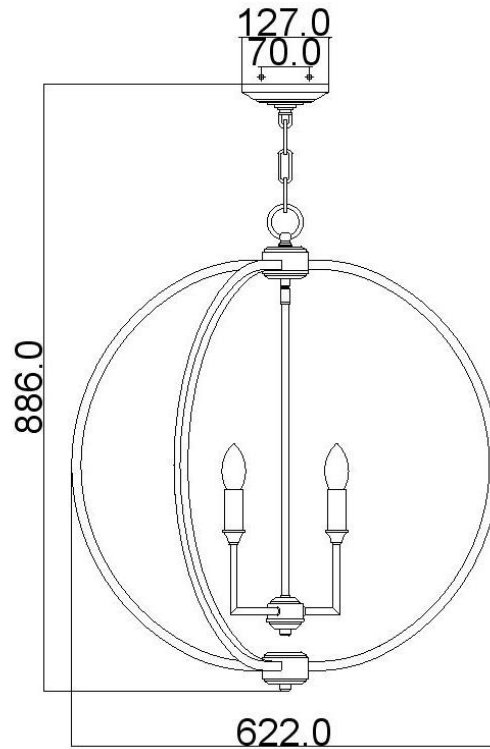

BRAND: Corinne
STYLE: 6Lt Pendant

1. Item Code	FE/CORINNE/6P/L	23. Maximum Drop	2343
2. Drawing No.	FE F3061 Corinne 6PL	24. Adjustable?	Yes – Height Adjustable
3. Tested?	No	25. Shade/Glass Material	N/a
4. Final Sign-off Sample Done?	No	26. Shade Width (mm)	N/a
5. Category	Indoors	27. Shade Height (mm)	N/a
6. Type	Pendant	28. Shade Depth (mm)	N/a
7. Finish	Polished Nickel	29. Size of Back-Plate/Ceiling Rose (mm)	127 x 127
8. IP Rating	N/a	30. Main Material	Steel
9. Class	I	31. Power Cable Colour	Clear Silver
10. Voltage	240v	32. Power Cable Length (mm)	4572
11. Wattage (1)	6 x Max 60w	33. Chain Length (mm)	1524
12. Wattage (2)	N/a	34. Rod Length (mm)	N/a
13. Lamp Holder Type (1)	6 x E14	35. PIR	No
14. Lamp Holder Type (2)	N/a	36. Switch Type and location	N/a
15. No. of Lamps	6	37. Connection Method	Terminal Block
16. Lamp Supplied	No	38. Plug Type	N/a
17. Dimmable?	Dependent on lamp	39. Plug Colour	N/a
18. Lumen Output & Colour Temp	N/a	40. Product Weight (kg)	4.7
19. Overall Width/Diameter (mm)	622	41. Carton Dimensions (mm)	692 x 692 x 203
20. Overall Height (mm)	886	42. Carton Weight (kg)	6.94
21. Overall Depth (mm)	622	43. Notes 1	
22. Minimum Drop	864	44. Notes 2	