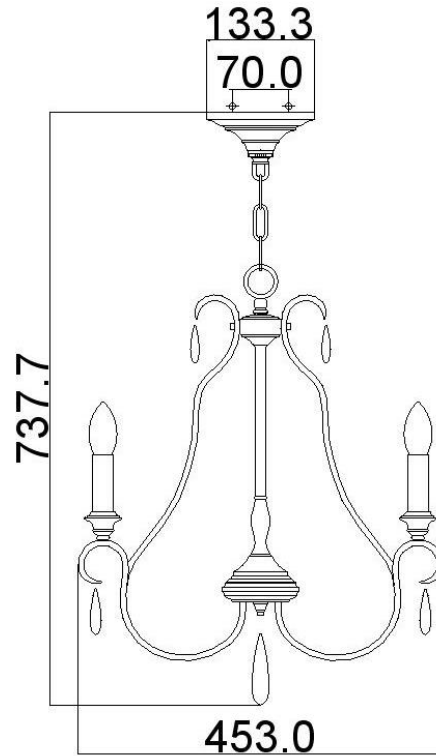

**BRAND: Dewitt**
**STYLE: 3Lt Chandelier**

1. Item Code	FE/DEWITT3	23. Maximum Drop	2143
2. Drawing No.	FE F3069 Dewitt 3	24. Adjustable?	Yes – Height Adjustable
3. Tested?	No	25. Shade/Glass Material	N/a
4. Final Sign-off Sample Done?	No	26. Shade Width (mm)	N/a
5. Category	Indoors	27. Shade Height (mm)	N/a
6. Type	Chandelier	28. Shade Depth (mm)	N/a
7. Finish	Sunrise Silver	29. Size of Back-Plate/Ceiling Rose (mm)	133.3 x 133.3
8. IP Rating	N/a	30. Main Material	Steel
9. Class	I	31. Power Cable Colour	Clear Silver
10. Voltage	240v	32. Power Cable Length (mm)	4572
11. Wattage (1)	3 x Max 60w	33. Chain Length (mm)	1524
12. Wattage (2)	N/a	34. Rod Length (mm)	N/a
13. Lamp Holder Type (1)	3 x E14	35. PIR	No
14. Lamp Holder Type (2)	N/a	36. Switch Type and location	N/a
15. No. of Lamps	3	37. Connection Method	Terminal Block
16. Lamp Supplied	No	38. Plug Type	N/a
17. Dimmable?	Dependent on Lamp	39. Plug Colour	N/a
18. Lumen Output & Colour Temp	N/a	40. Product Weight (kg)	2.8
19. Overall Width/Diameter (mm)	453	41. Carton Dimensions (mm)	508 x 165 x 514
20. Overall Height (mm)	737.7 (As Shown)	42. Carton Weight (kg)	3.8
21. Overall Depth (mm)	453	43. Notes 1	
22. Minimum Drop	727	44. Notes 2	