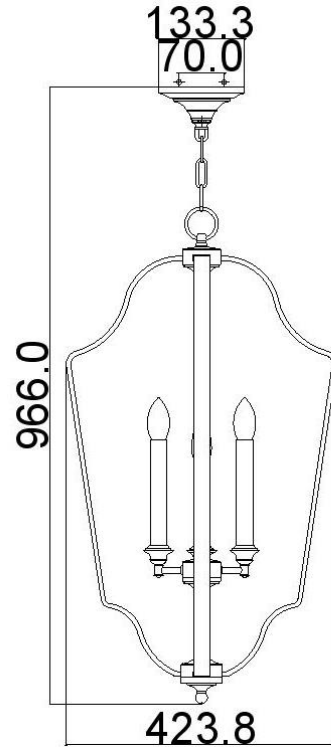

BRAND: Dewitt
STYLE: 4Lt Chandelier

1. Item Code	FE/DEWITT/4P	23. Maximum Drop	2372
2. Drawing No.	FE F3072 Dewitt 4P	24. Adjustable?	Yes – Height Adjustable
3. Tested?	No	25. Shade/Glass Material	N/a
4. Final Sign-off Sample Done?	No	26. Shade Width (mm)	N/a
5. Category	Indoors	27. Shade Height (mm)	N/a
6. Type	Chandelier	28. Shade Depth (mm)	N/a
7. Finish	Sunrise Silver	29. Size of Back-Plate/Ceiling Rose (mm)	133.3 x 133.3
8. IP Rating	N/a	30. Main Material	Steel
9. Class	I	31. Power Cable Colour	Clear Silver
10. Voltage	240v	32. Power Cable Length (mm)	4572
11. Wattage (1)	4 x Max 60w	33. Chain Length (mm)	1524
12. Wattage (2)	N/a	34. Rod Length (mm)	N/a
13. Lamp Holder Type (1)	4 x E14	35. PIR	No
14. Lamp Holder Type (2)	N/a	36. Switch Type and location	N/a
15. No. of Lamps	4	37. Connection Method	Terminal Block
16. Lamp Supplied	No	38. Plug Type	N/a
17. Dimmable?	Dependent on Lamp	39. Plug Colour	N/a
18. Lumen Output & Colour Temp	N/a	40. Product Weight (kg)	4.1
19. Overall Width/Diameter (mm)	423.8	41. Carton Dimensions (mm)	749 x 483 x 184
20. Overall Height (mm)	966 (As Shown)	42. Carton Weight (kg)	5.35
21. Overall Depth (mm)	423.8	43. Notes 1	
22. Minimum Drop	956	44. Notes 2	