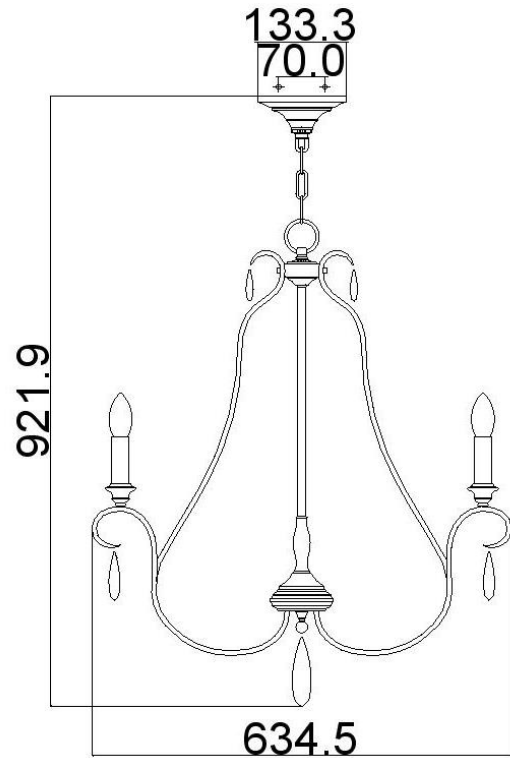

**BRAND: Dewitt**
**STYLE: 5Lt Chandelier**

1. Item Code	FE/DEWITT5	23. Maximum Drop	2330
2. Drawing No.	FE F3070 Dewitt 5	24. Adjustable?	Yes – Height Adjustable
3. Tested?	No	25. Shade/Glass Material	N/a
4. Final Sign-off Sample Done?	No	26. Shade Width (mm)	N/a
5. Category	Indoors	27. Shade Height (mm)	N/a
6. Type	Chandelier	28. Shade Depth (mm)	N/a
7. Finish	Sunrise Silver	29. Size of Back-Plate/Ceiling Rose (mm)	133.3 x 133.3
8. IP Rating	N/a	30. Main Material	Steel
9. Class	I	31. Power Cable Colour	Clear Silver
10. Voltage	240v	32. Power Cable Length (mm)	4572
11. Wattage (1)	5 x Max 60w	33. Chain Length (mm)	1524
12. Wattage (2)	N/a	34. Rod Length (mm)	N/a
13. Lamp Holder Type (1)	5 x E14	35. PIR	No
14. Lamp Holder Type (2)	N/a	36. Switch Type and location	N/a
15. No. of Lamps	5	37. Connection Method	Terminal Block
16. Lamp Supplied	No	38. Plug Type	N/a
17. Dimmable?	Dependent on Lamp	39. Plug Colour	N/a
18. Lumen Output & Colour Temp	N/a	40. Product Weight (kg)	4.8
19. Overall Width/Diameter (mm)	634.5	41. Carton Dimensions (mm)	711 x 203 x 673
20. Overall Height (mm)	921.9 (As Shown)	42. Carton Weight (kg)	6.63
21. Overall Depth (mm)	634.5	43. Notes 1	
22. Minimum Drop	914	44. Notes 2	