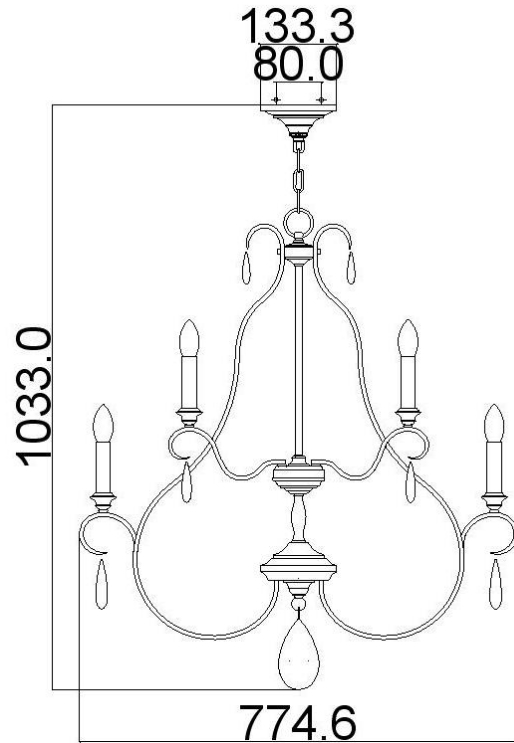

**BRAND: Dewitt**
**STYLE: 9Lt Chandelier**

1. Item Code	FE/DEWITT9	23. Maximum Drop	3054
2. Drawing No.	FE F3071 Dewitt 9	24. Adjustable?	Yes – Height Adjustable
3. Tested?	No	25. Shade/Glass Material	N/a
4. Final Sign-off Sample Done?	No	26. Shade Width (mm)	N/a
5. Category	Indoors	27. Shade Height (mm)	N/a
6. Type	Chandelier	28. Shade Depth (mm)	N/a
7. Finish	Sunrise Silver	29. Size of Back-Plate/Ceiling Rose (mm)	133.3 x 133.3
8. IP Rating	N/a	30. Main Material	Steel
9. Class	I	31. Power Cable Colour	Clear Silver
10. Voltage	240v	32. Power Cable Length (mm)	6096
11. Wattage (1)	9 x Max 60w	33. Chain Length (mm)	2134
12. Wattage (2)	N/a	34. Rod Length (mm)	N/a
13. Lamp Holder Type (1)	9 x E14	35. PIR	No
14. Lamp Holder Type (2)	N/a	36. Switch Type and location	N/a
15. No. of Lamps	9	37. Connection Method	Terminal Block
16. Lamp Supplied	No	38. Plug Type	N/a
17. Dimmable?	Dependent on Lamp	39. Plug Colour	N/a
18. Lumen Output & Colour Temp	N/a	40. Product Weight (kg)	8.5
19. Overall Width/Diameter (mm)	774.6	41. Carton Dimensions (mm)	864 x 241 x 794
20. Overall Height (mm)	1033 (As Shown)	42. Carton Weight (kg)	11.5
21. Overall Depth (mm)	774.6	43. Notes 1	
22. Minimum Drop	1029	44. Notes 2	