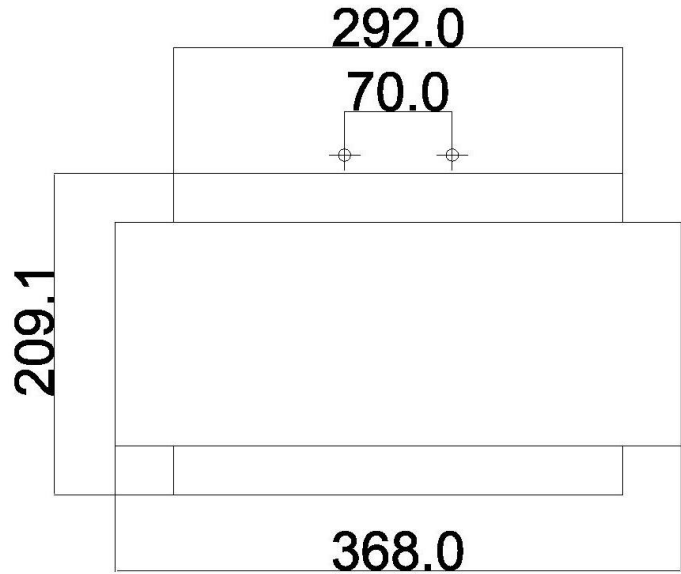

**BRAND: Kenney**

**STYLE: 2Lt Flush**

1. Item Code	FE/KENNEY/F	23. Maximum Drop	N/a
2. Drawing No.	FE FM499 Kenney F	24. Adjustable?	No
3. Tested?	No	25. Shade/Glass Material	White Linen Inner With Patterned Steel Outer
4. Final Sign-off Sample Done?	No	26. Shade Width (mm)	368
5. Category	Indoors	27. Shade Height (mm)	209.1
6. Type	Flush	28. Shade Depth (mm)	368
7. Finish	Sunrise Silver	29. Size of Back-Plate/Ceiling Rose (mm)	292 x 292
8. IP Rating	N/a	30. Main Material	Steel
9. Class	I	31. Power Cable Colour	N/a
10. Voltage	240v	32. Power Cable Length (mm)	203
11. Wattage (1)	2 x Max 60w	33. Chain Length (mm)	N/a
12. Wattage (2)	N/a	34. Rod Length (mm)	N/a
13. Lamp Holder Type (1)	2 x E27	35. PIR	No
14. Lamp Holder Type (2)	N/a	36. Switch Type and location	N/a
15. No. of Lamps	2	37. Connection Method	Terminal Block
16. Lamp Supplied	No	38. Plug Type	N/a
17. Dimmable?	Dependent on Lamp	39. Plug Colour	N/a
18. Lumen Output & Colour Temp	N/a	40. Product Weight (kg)	4.5
19. Overall Width/Diameter (mm)	368	41. Carton Dimensions (mm)	457 x 457 x 279
20. Overall Height (mm)	209.1	42. Carton Weight (kg)	5.6
21. Overall Depth (mm)	368	43. Notes 1	
22. Minimum Drop	N/a	44. Notes 2	